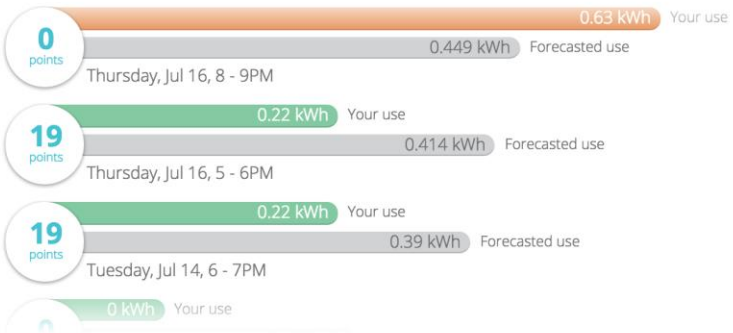

ohmconnect

Save Energy. Get Paid.

#CleanPowerHour

Your Points

878
points

Current All time

Cash out

Marginal Energy Right Now

0.69
lbs CO2
per kWh

Profile Completeness

To do list

- Connect an EV
- Hook up a wifi thermostat
- Join a team
- Connect a smart switch

Your Rank

10000 next level

1396 points till promotion