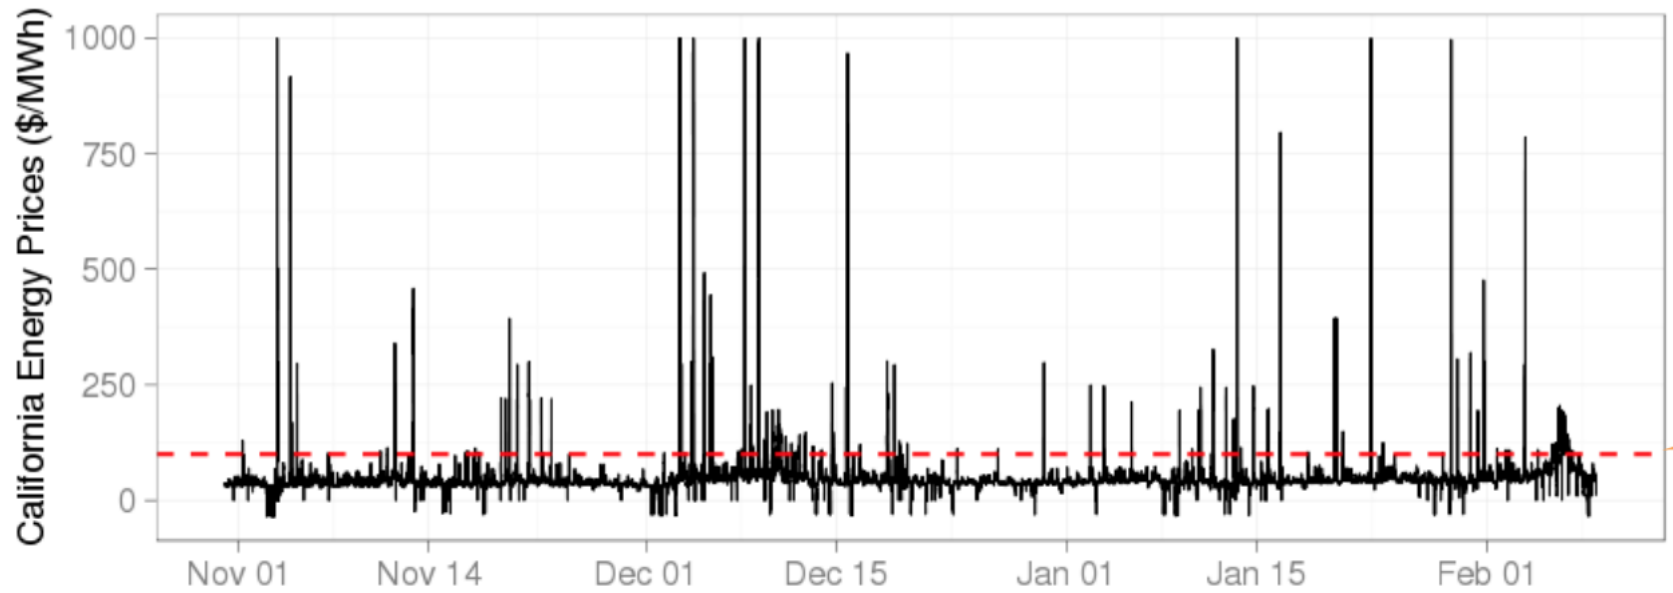

ohmconnect

Save Energy. Get Paid.

#CleanPowerHour

Your Points

878
points

Current All time

Cash out

Marginal Energy Right Now